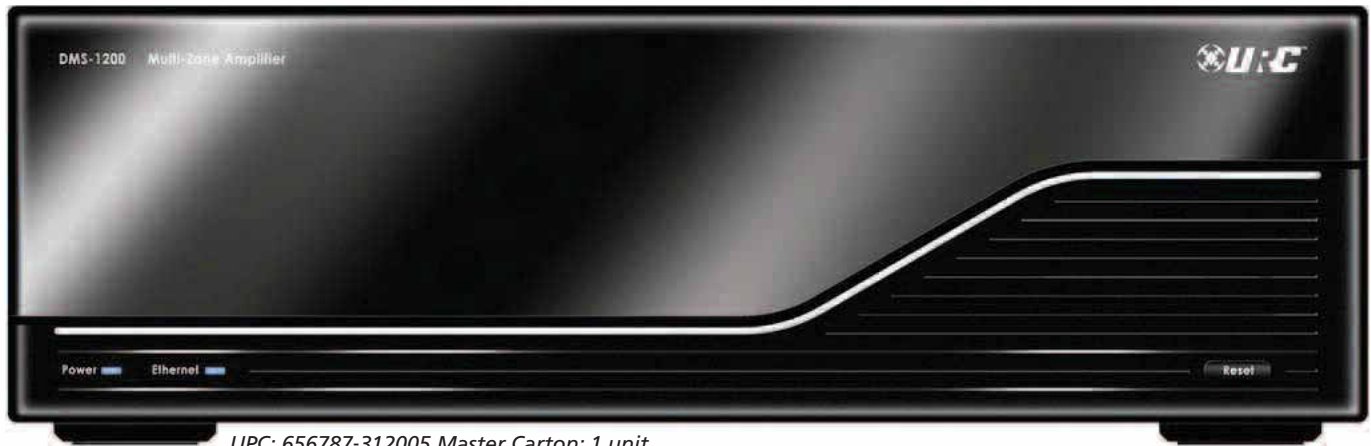

DMS-1200 Multi-Zone Network Amplifier

Eight (8) zones ● 50 watts per channel for zones 1 through 6; preamp only for zones 7 and 8 ● Expandable up to 32 zones ● Four (4) Analog-to-Digital inputs that stream to other DMS amps ● Can be programmed off premises via the internet and MRX-10g ● Easy rack-mounting.

UPC: 656787-312005 Master Carton: 1 unit

DMS-100 Single Zone Network Amplifier

50 watts per channel amplifier for speakers ● Preamp output for connection to local amp or receiver ● One (1) audio input streams to other Total Control amplifiers ● Scalable solution; install as additional zones with a DMS-1200 system, or install multiple DMS-100s to create customized multi-zone system ● Can be programmed off premises via the internet and MRX-10 ● Easy rack-mounting.